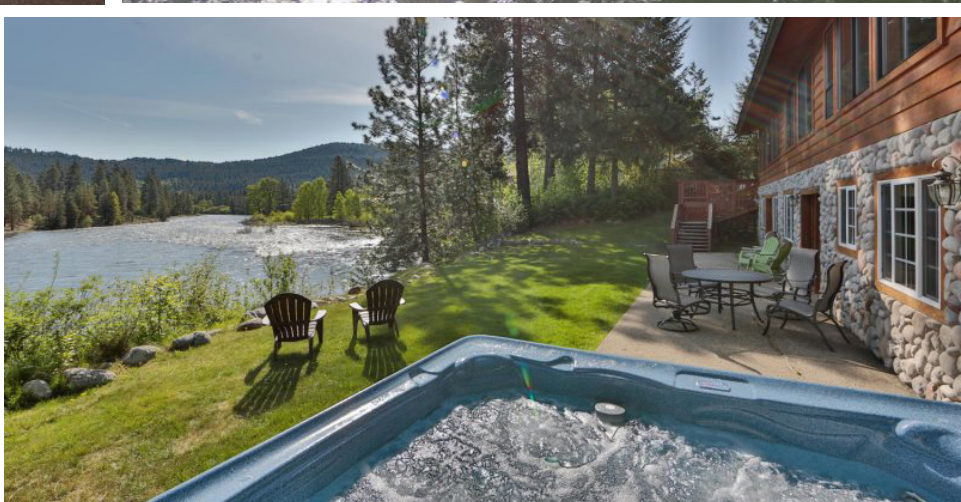

ALPINE PENSION

LEAVENWORTH LUXURY GETAWAYS

AMMENITIES INCLUDE

- Hot Tub & Game Room.
- Gorgeous Waterfront Views.
- 6 Bedrooms and 4 Bathrooms.
- Climate Controlled.
- Wireless Internet & TV.

ALPINE PENSION

LEAVENWORTH LUXURY GETAWAYS

Welcome to Alpine Pension!
No detail has been overlooked to make your stay a memorable experience.
The Alpine Pension is a beautiful lodge, located less than two miles from downtown
Leavenworth, in the foothills of the Cascade Mountains.

Call: 206-679-2985

www.LeavenworthLuxuryGetaways.com

Kelly@LeavenworthProperties.com

ABOUT THE PROPERTY

This large, riverfront property is perfect for family reunions, corporate retreats, gatherings of friends, & romantic getaways. Whether you are heading out on the ski slopes, hiking in the Cascades, golfing, mountain biking or just a lazy float down the river, the Alpine Pension is your ideal destination. Going to 'stay in'? Our large property is the perfect winter setting for fun outdoor games. Curl up in front of the wood-burning fireplace with cup of hot chocolate & watch the river. In warmer months, enjoy the expansive lawn. If seeking quiet solitude, we have a wide assortment of videos and board games to keep you entertained

AMENITIES INCLUDE

Waterfront Views
Hot Tub
Game Room
Climate Controlled
Wireless Internet

Parking
Satellite Or Cable TV
Patio
Outdoor Grill

www.LeavenworthLuxuryGetaways.com

Kelly@LeavenworthProperties.com