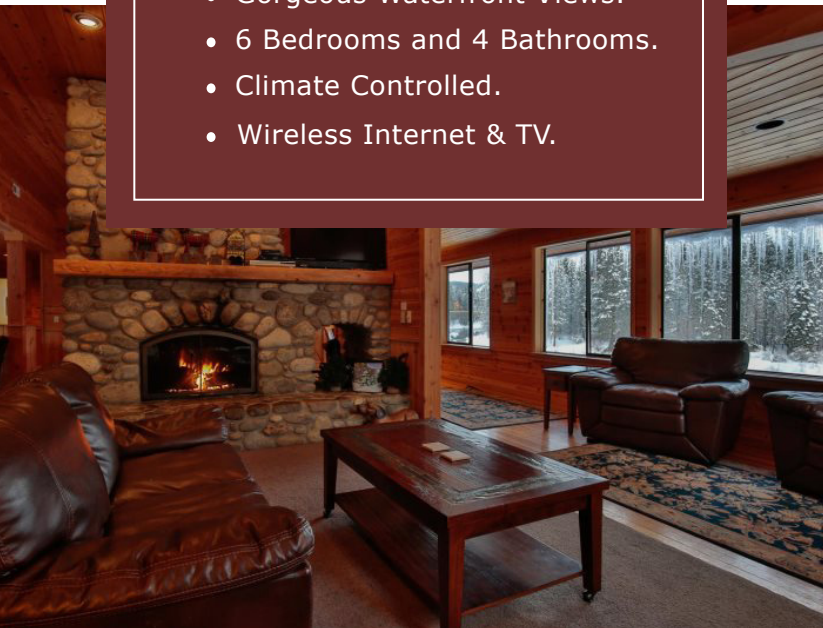

ALPINE PENSION

LEAVENWORTH LUXURY GETAWAYS

AMMENITIES INCLUDE

- Hot Tub & Game Room.
- Gorgeous Waterfront Views.
- 6 Bedrooms and 4 Bathrooms.
- Climate Controlled.
- Wireless Internet & TV.

ALPINE PENSION

LEAVENWORTH LUXURY GETAWAYS

Welcome to Alpine Pension!
No detail has been overlooked to make your stay a memorable experience.
The Alpine Pension is a beautiful lodge, located less than two miles from downtown
Leavenworth, in the foothills of the Cascade Mountains.

Call: 206-679-2985

www.LeavenworthLuxuryGetaways.com

Kelly@LeavenworthProperties.com

ABOUT THE PROPERTY

This large, riverfront property is perfect for family reunions, corporate retreats, gatherings of friends, & romantic getaways. Whether you are heading out on the ski slopes, hiking in the Cascades, golfing, mountain biking or just a lazy float down the river, the Alpine Pension is your ideal destination. Going to 'stay in'? Our large property is the perfect winter setting for fun outdoor games. Curl up in front of the wood-burning fireplace with cup of hot chocolate & watch the river. In warmer months, enjoy the expansive lawn. If seeking quiet solitude, we have a wide assortment of videos and board games to keep you entertained