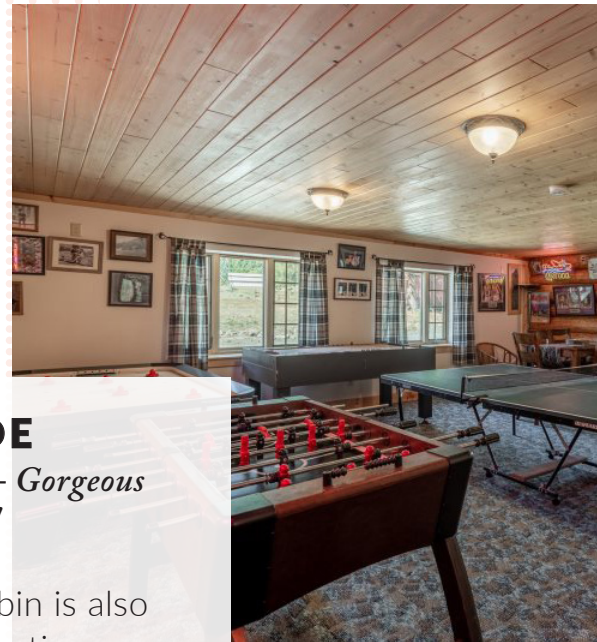

FEATURES INCLUDE

~ 4+ Beds, 4 Bath, Sleeps 12 - Gorgeous Waterfront Views - Hot Tub!

Pets are allowed & this cabin is also fully equipped with a fantastic game room! Come have fun then relax!

- *Private Hot Tub*
- *Kitchen*
- *Outdoor Grill*
- *Patio*
- *Pets Allowed*
- *Television*
- *Game Room*
- *Yard Games*

RESERVE TODAY

Tel. 206-679-2985

Email kelly@leavenworthproperties.com