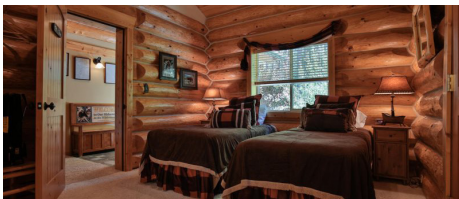

LUXURY

ABOUT CORNERSTONE

Enjoy cooking in our gourmet, fully stocked kitchen, playing games of foosball & pool in the game room loft, and finish off by relaxing in our private hot tub or pool during the summer months. The large deck has gas BBQ, propane fire-pit, and ample comfortable seating to relax and enjoy the mountain experience.

PROPERTY FEATURES

The Main Level has an open floor plan, perfect for families, friends or corporate gatherings. The expansive great room incorporates a massive rock fireplace, TV/ stereo system, and high speed internet.

All rooms are exquisitely decorated in 'rustic elegance.' Guests can request king beds or multiple twin beds in most rooms. Magnificent views can be experienced from all most all rooms in the house.

The Main Lodge sleeps 15 and consists of 4 bedrooms, 4 bathrooms, and a loft. The "Bonus Apartment" space consists of an additional full kitchen, sitting room, king bedroom, full bathroom & 3 twin beds.

GET IN TOUCH

Kelly@LeavenworthLuxuryGetaways.com

305 US Highway 2
Leavenworth, WA 98826

Phone: 206-679-2985