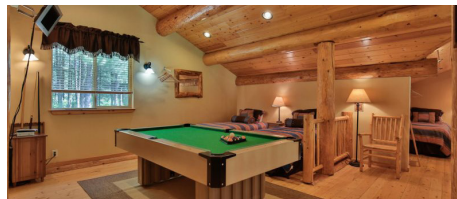

LUXURY

ABOUT CORNERSTONE

Enjoy cooking in our gourmet, fully stocked kitchen, playing games of foosball & pool in the game room loft, and finish off by relaxing in our private hot tub or pool during the summer months. The large deck has gas BBQ, propane fire-pit, and ample comfortable seating to relax and enjoy the mountain experience.

PROPERTY FEATURES

The Main Level has an open floor plan, perfect for families, friends or corporate gatherings. The expansive great room incorporates a massive rock fireplace, TV/ stereo system, and high speed internet.

All rooms are exquisitely decorated in 'rustic elegance.' Guests can request king beds or multiple twin beds in most rooms. Magnificent views can be experienced from all most all rooms in the house.

The Main Lodge sleeps 15 and consists of 4 bedrooms, 4 bathrooms, and a loft. The "Bonus Apartment" space consists of an additional full kitchen, sitting room, king bedroom, full bathroom & 3 twin beds.

GET IN TOUCH

Kelly@LeavenworthLuxuryGetaways.com

305 US Highway 2
Leavenworth, WA 98826

Phone: 206-679-2985