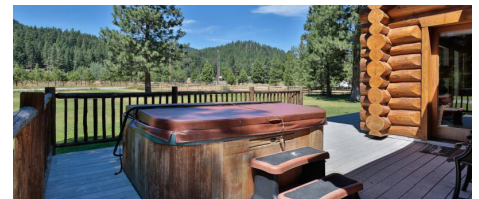

# LEAVENWORTH LUXURY GETAWAYS CORNERSTONE LODGE

5 Beds, 5 Baths, Sleeps 15 - Private Outdoor Pool - Game Room - Hot Tub

## 5000 SQUARE FEET OF LUXURY & MOUNTAIN VIEWS

5 Bed, 5 Bath, Sleeps 15  
Outdoor Pool (Seasonal)  
Game Room  
Hot Tub (Seasonal)  
Patio & Grill  
Climate Controlled

### ABOUT CORNERSTONE

Enjoy cooking in our gourmet, fully stocked kitchen, playing games of foosball & pool in the game room loft, and finish off by relaxing in our private hot tub or pool during the summer months. The large deck has gas BBQ, propane fire-pit, and ample comfortable seating to relax and enjoy the mountain experience.

### PROPERTY FEATURES

The Main Level has an open floor plan, perfect for families, friends or corporate gatherings. The expansive great room incorporates a massive rock fireplace, TV/ stereo system, and high speed internet.