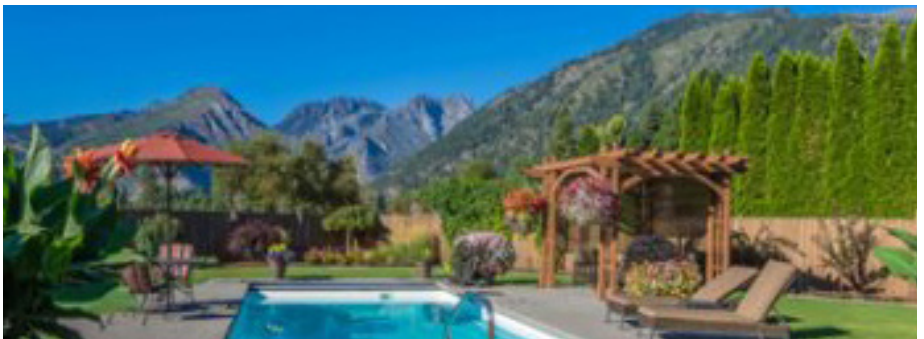

Reservations: 206-679-2985

Leavenworth Luxury Getaways

- Jagger's River Haus
- Hannah's Haus
- Cornerstone Lodge
- JR's Riverfront Retreat
- Hannah's Cabin
- Alpine Pension
- River's Echo
- Joyful Place Leavenworth

- Kami • Kelly • Erica • Maria • Jose.

Alpine Pension

River's Echo

Customer service and hard work assure you a pleasurable stay. *Through reinvestment of profits, the properties & amenities are continually upgraded.* Come enjoy mountain views, river-front views, hot tubs, swimming pools, game rooms, mountain bikes & more!